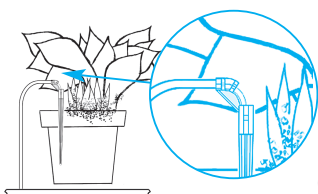

CAPILLARY LINE

STANDARD

Features

- Self-tapping stake
- Ideal for watering pots, greenhouses or nurseries
- The standard stake accepts a capillary tube with outside Ø 3,2 mm.

COLIBRÌ

Features

- Self-tapping stake
- Capillary angle adjustment from 45° to 90°
- Capillary tube with outside Ø 3,2 mm.

Codes

IT-RCP90885-1	Capillary 3,2 x 0,8 x 85 cm
IT-RCP908100-1	Capillary 3,2 x 0,8 x 100 cm
IT-IPS0305-A	● Black stake for capillary tube Ø 3,2 mm
IT-IPS0305-A1	● Blue stake for capillary tube Ø 3,2 mm
IT-IPS0305-A2	● Red stake for capillary tube Ø 3,2 mm
IT-IPS0315	Colibri stake for capillary tube Ø 3,2 mm
IT-RCP90800-X	Capillary 3,2 x 0,8 mm reel of 500 m